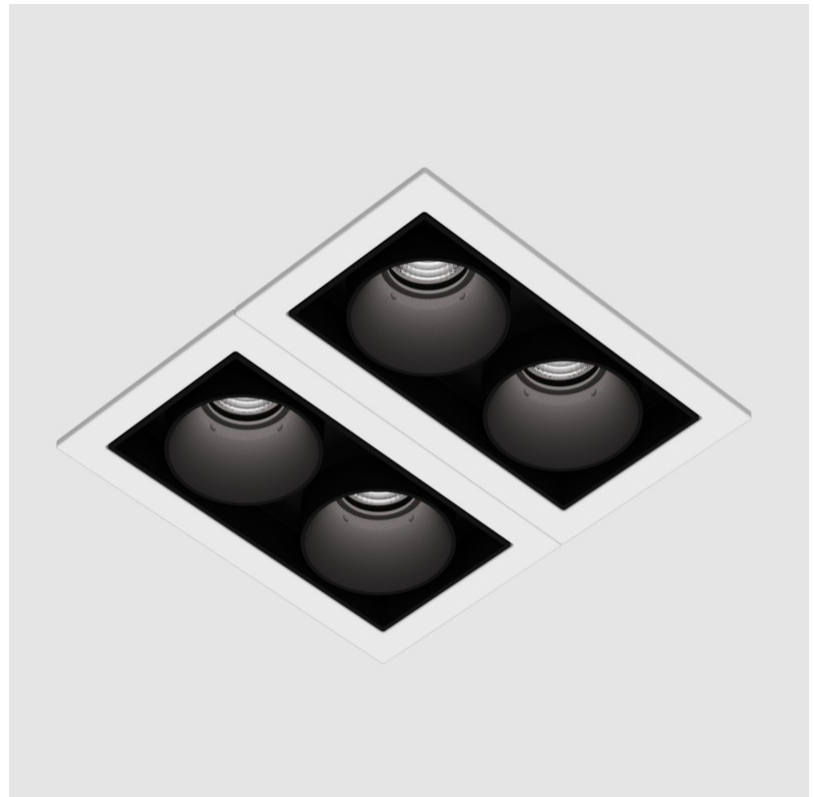

PHYSICAL

Shape: Square
Length (mm): 90
Length (in): 3 ⁹/₁₆
Width (mm): 80
Width (in): 3 ¹/₈
Height (mm): 64
Height (in): 2 ¹/₂
Ceiling Thickness (mm): 10 / 12.5 / 15 / 25 / 30
Ceiling Thickness (in): 3/8 or 1/2 or 9/16 or 1 or 1 3/16
Min. Recessing Depth (mm): 100
Min. Recessing Depth (in): 3 ¹⁵/₁₆
Light Distribution: Downlight
Weight (kg): 0.323
Weight (lbs): 0.71
Fixture Finish: SSR / BKV / CWI / CRY / HAB / UFT / ITA / RUA / FTG / MYG / LOD / PUS / FRO / FUP / KIA / POP / BLS / SPG / MEY / GOH / GUM / CHC / COM / ABZ / JAG / OBR / MOS / ROR
Holder Finish: WHI / BLK
Fixture Material: Aluminum Die Cast
Cut-out Measurements: 73mm / 2 7/8" x 83mm / 3 1/4"

ELECTRICAL

Lamp Type: LED (Zhaga Standard)
Input Wattage (W): 14.3
Total Output Wattage (W): 13
Dimming: Tri-Mode (Non-Dimming and Phase Dimming (120Vac only) and 0-10V Dimming)
Driver Included: No
Driver Location: Recessed Housing
Driver Type: Constant Current - Universal
Driver Class: Class 2
Housing: See components
Input Voltage (V): 120 - 277
Constant Current (MA): 1050

LED

Number of LEDs: 4
Color Temperature (°K): 2700 / 3000 / 3500 / 4000
Max. Delivered Lumen (lm): 781 / 852 / 869 / 887
Nominal Lumen (lm): 880 / 930 / 941 / 960
CRI: >90 CRI
Lamp Life (hrs): 50000

OPTICAL

Reflector: 8 / 18 / 34

RATINGS AND CERTIFICATIONS

Certified By: CSA Certified to UL and CSA Standards
IP rating: IP20