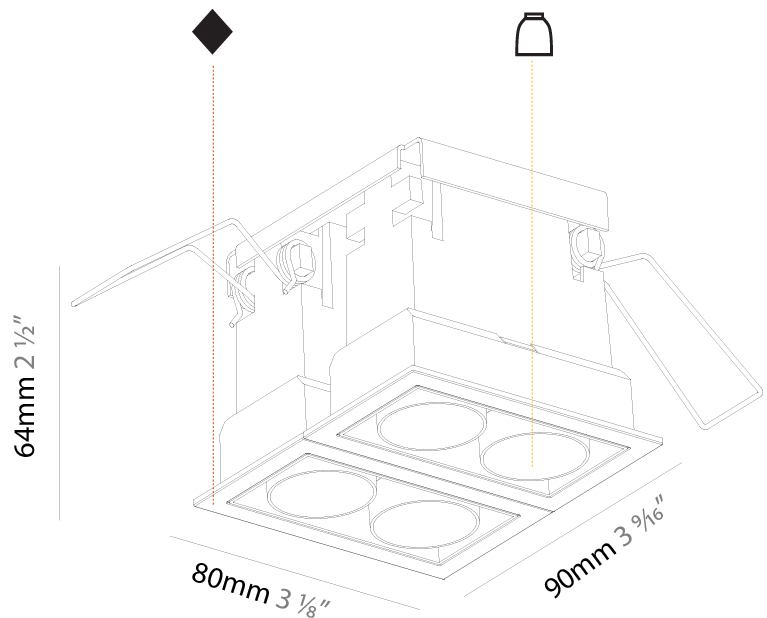

PHYSICAL

Shape: Square
Length (mm): 90
Length (in): 3 ⁹/₁₆
Width (mm): 80
Width (in): 3 ¹/₈
Height (mm): 64
Height (in): 2 ¹/₂
Ceiling Thickness (mm): 10 / 12.5 / 15 / 25 / 30
Ceiling Thickness (in): 3/8 or 1/2 or 9/16 or 1 or 1 3/16
Min. Recessing Depth (mm): 100
Min. Recessing Depth (in): 3 ¹⁵/₁₆
Light Distribution: Downlight
Weight (kg): 0.323
Weight (lbs): 0.71
Fixture Finish: SSR / BKV / CWI / CRY / HAB / UFT / ITA / RUA / FTG / MYG / LOD / PUS / FRO / FUP / KIA / POP / BLS / SPG / MEY / GOH / GUM / CHC / COM / ABZ / JAG / OBR / MOS / ROR
Holder Finish: WHI / BLK
Fixture Material: Aluminum Die Cast
Cut-out Measurements: 73mm / 2 7/8" x 83mm / 3 1/4"

ELECTRICAL

Lamp Type: LED (Zhaga Standard)
Input Wattage (W): 14.3
Total Output Wattage (W): 13
Dimming: Tri-Mode (Non-Dimming and Phase Dimming (120Vac only) and 0-10V Dimming)
Driver Included: No
Driver Location: Recessed Housing
Driver Type: Constant Current - Universal
Driver Class: Class 2
Housing: See components
Input Voltage (V): 120 - 277
Constant Current (MA): 1050

LED

Number of LEDs: 4
Color Temperature (°K): 2700 / 3000 / 3500 / 4000
Max. Delivered Lumen (lm): 781 / 852 / 869 / 887
Nominal Lumen (lm): 880 / 930 / 941 / 960
CRI: >90 CRI
Lamp Life (hrs): 50000

OPTICAL

Reflector: 8 / 18 / 34

RATINGS AND CERTIFICATIONS

Certified By: CSA Certified to UL and CSA Standards
IP rating: IP20